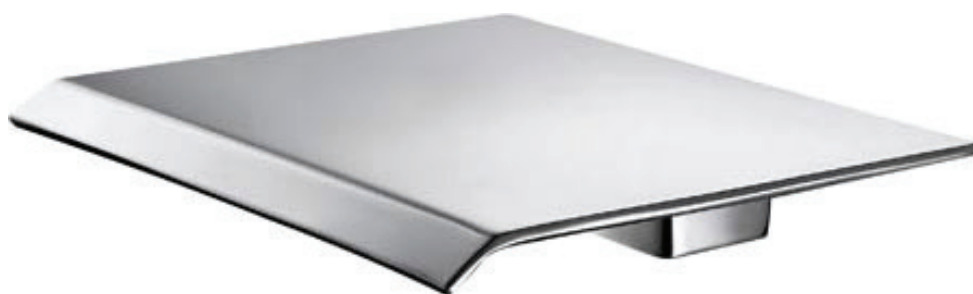

### FEATURES

- ★ Designer bath spout
- ★ Wall mounted
- ★ Push fit installation
- ★ Female 1/2 BSP inlet

<b>Code</b>	SP8003
<b>Colour</b>	Chrome
<b>Material</b>	Stainless Steel Construction 304
<b>Length</b>	170mm
<b>Barcode</b>	9347900000794